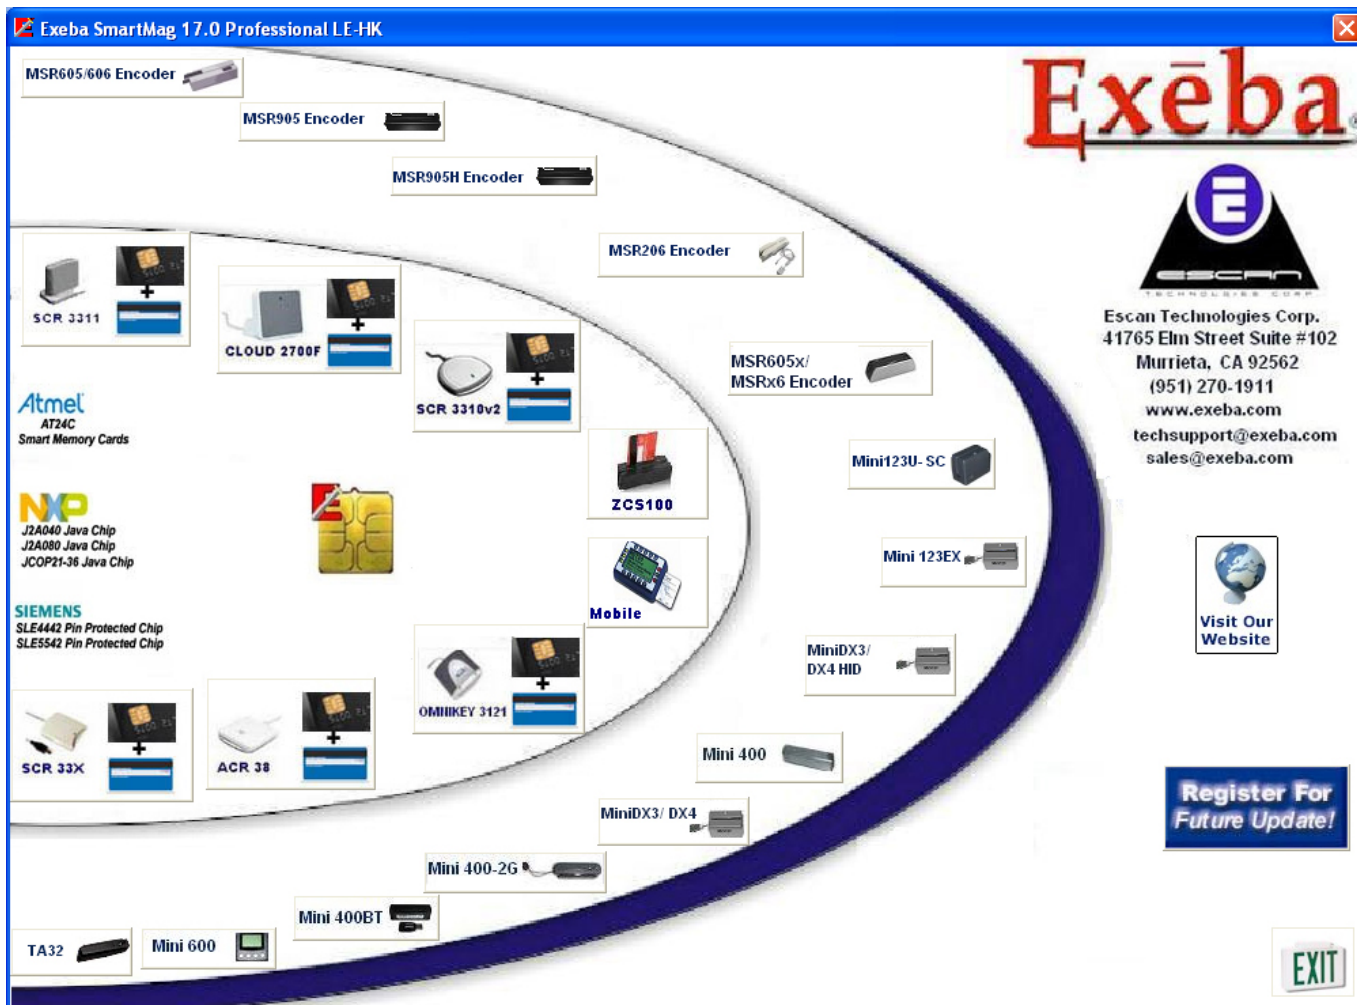

[Ronda Day Trip From Malaga](#)

driver windows 7 64 bit

[Mejor Sitio Para Mac Juegos](#)

Поддерживаемые ОС: Windows 2000, Windows XP, Windows Vista, Windows 7, Windows 8.. var q = 'acr38%20driver%20windows%207'; Выберите нужный вам драйвер и нажмите скачать. [Muruga Muruga Om Muruga Muthamil Iraiva Vadivela Lyrics](#)

driver windows 7 64 bit download

[Bst Ekr 1000 Web Guide Manual](#)

ae05505a44 [Mass One Man Army Full Movie Hd Download](#)

ae05505a44

[Sniper Elite 1 Ps2 Iso Download](#)